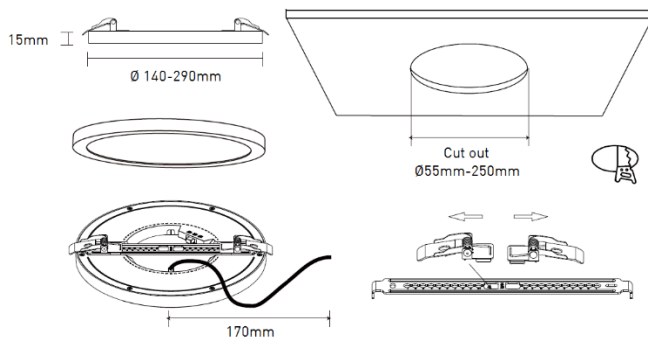

Separate Control Gear Information

Type of Light Source:	LED	LED	LED	LED
Full Load Efficiency (%):	NA	NA	NA	NA
P _{NET} (W):	NA	NA	NA	NA
Dimensions (mm):	72x16x8	82x20x9	110x30x7	110x30x7

Product is certified to all the relevant standards.

Cone Illuminance Diagram

Diagram for RSD6CCT3M-01 in 3000K. Other diagrams available on request

Polar Intensity Diagram

Dimension Diagram

Accessories

RSD6TRIM-04	Matt Black Trim Accessory
RSD6TRIM-13	Brushed Chrome Trim Accessory
RSD12TRIM-04	Matt Black Trim Accessory
RSD12TRIM-13	Brushed Chrome Trim Accessory
RSD18TRIM-04	Matt Black Trim Accessory
RSD18TRIM-13	Brushed Chrome Trim Accessory
RSD24TRIM-04	Matt Black Trim Accessory
RSD24TRIM-13	Brushed Chrome Trim Accessory

Sensor Data

Time Off Delay:	NA
Illuminance Switching Range:	NA
Sensitivity Range (%):	NA
Mounting Height (max):	NA
Detection Zone Diameter (max):	NA

PLEASE NOTE: INFORMATION IN THIS DOCUMENT MAY BE SUBJECT TO CHANGE WITHOUT PRIOR NOTICE