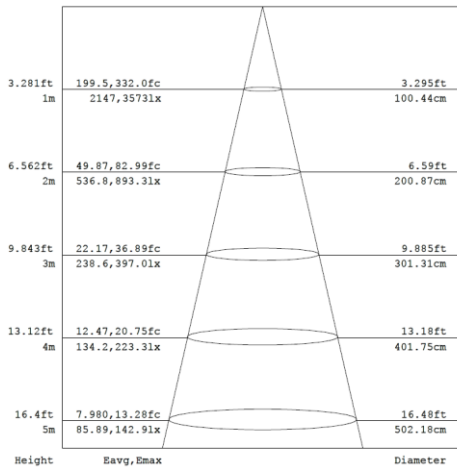

Cone Illuminance Diagram

Diagram for RSD6CCT3M-01 in 3000K. Other diagrams available on request

Polar Intensity Diagram

Dimension Diagram

Accessories

RSD6TRIM-04	Matt Black Trim Accessory
RSD6TRIM-13	Brushed Chrome Trim Accessory
RSD12TRIM-04	Matt Black Trim Accessory
RSD12TRIM-13	Brushed Chrome Trim Accessory
RSD18TRIM-04	Matt Black Trim Accessory
RSD18TRIM-13	Brushed Chrome Trim Accessory
RSD24TRIM-04	Matt Black Trim Accessory
RSD24TRIM-13	Brushed Chrome Trim Accessory

Sensor Data

Time Off Delay:	NA
Illuminance Switching Range:	NA
Sensitivity Range (%):	NA
Mounting Height (max):	NA
Detection Zone Diameter (max):	NA

PLEASE NOTE: INFORMATION IN THIS DOCUMENT MAY BE SUBJECT TO CHANGE WITHOUT PRIOR NOTICE