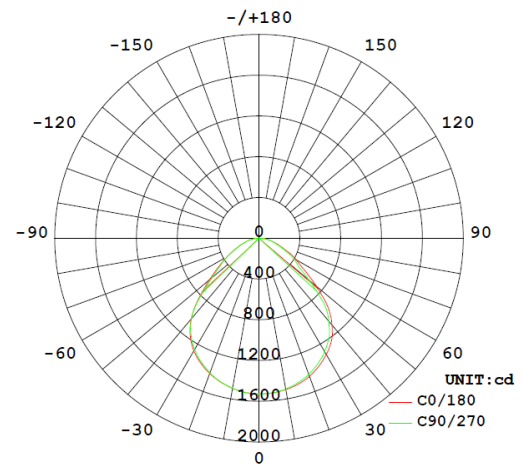

Cone Illuminance Diagram

Diagram for RSD6CCT3M-01 in 3000K. Other diagrams available on request

Polar Intensity Diagram

Dimension Diagram

Accessories

RSD6TRIM-04	Matt Black Trim Accessory
RSD6TRIM-13	Brushed Chrome Trim Accessory
RSD12TRIM-04	Matt Black Trim Accessory
RSD12TRIM-13	Brushed Chrome Trim Accessory
RSD18TRIM-04	Matt Black Trim Accessory
RSD18TRIM-13	Brushed Chrome Trim Accessory
RSD24TRIM-04	Matt Black Trim Accessory
RSD24TRIM-13	Brushed Chrome Trim Accessory

Sensor Data

Time Off Delay:	NA
Illuminance Switching Range:	NA
Sensitivity Range (%):	NA
Mounting Height (max):	NA
Detection Zone Diameter (max):	NA

PLEASE NOTE: INFORMATION IN THIS DOCUMENT MAY BE SUBJECT TO CHANGE WITHOUT PRIOR NOTICE